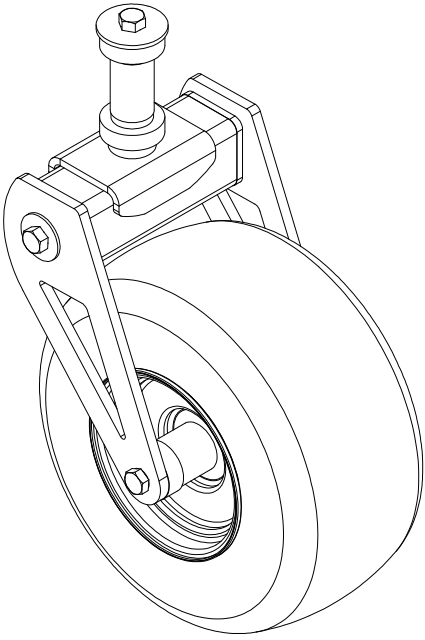

Spartan Mower
Parts Manual SRT

Revision Date 4-24-17

TABLE OF CONTENTS

SRT Front Fork Assembly.....	3
Brake and Floor Board assembly.....	4-5
Height Indicator Assembly.....	6-7
Actuator Assembly	8
Battery and Seat Suspension Assembly.....	9-10
Drive Arm Assemblies.....	11-12
Seat Frame and Pump Idler Assemblies.....	13-14
Gas Tank Assembly.....	15-16
SRT Suspension Frame Assembly.....	17-18
ZT740 & KT740 Kohler Engine Assembly.....	19
B&S 810CC, 27 HP & B&S 724CC, 25 HP.....	20
Kohler EFI Assembly.....	21
B&S 32 HP/36HP Vanguard Series Engine.....	22
54" Deck Assembly-1.....	23-24
54" Deck Assembly-2.....	25-26
61" Deck Assembly-1.....	27-28
61" Deck Assembly-2.....	29-30
72" Deck Assembly-1.....	31-32
72" Deck Assembly-2.....	33-34
Deck Spindle Assembly.....	35
Mark Martin Assemblies.....	36
Decals.....	37-39

Parts List			
ITEM	QTY	PART NUMBER	DESCRIPTION
1	1	490-0002-00	Suspension Mower Front Fork Mount Assembly
2	2	487-0002-00	Front Suspension Urethane Elastomer
3	1	437-0002-00	Mower Front Suspension Torsion Shaft
4	2	439-0024-00	Mower Suspension Fork Leg
5	3	418-0002-0	1/2-20 X 1-1/4 HEX FLANGE BOLT GR 8 ZC YELLOW
6	1	422-0002-00	Mower Front Caster Wheel
7	1	422-0020-00	Mower Front Caster Tire
8	1	418-0003-00	1/2-13 X 8-1/2 HEX C/S GR 5 ZINC YELLOW
9	1	413-0002-00	1/2-13 NYLON INSERT FLANGE LOCKNUT ZC YELLOW
10	2	419-0001-00	1/2 X 1-5/8 BELLVILLE CUP WASHER ZINC YELLOW
11	2	410-0006-00	Mower Caster Shaft Bearing
12	1	419-0002-00	1/2 FENDER WASHER 1-1/4" OD ZINC
13	1	426-0006-00	Mower Caster Shaft Washer
14	1	425-0011-00	Mower Bearing Retainer Spacer
15	1	425-0010-00	Mower Caster Fork Wheel Spacer
16	2	410-0014-00	Mower Caster Wheel Bearing