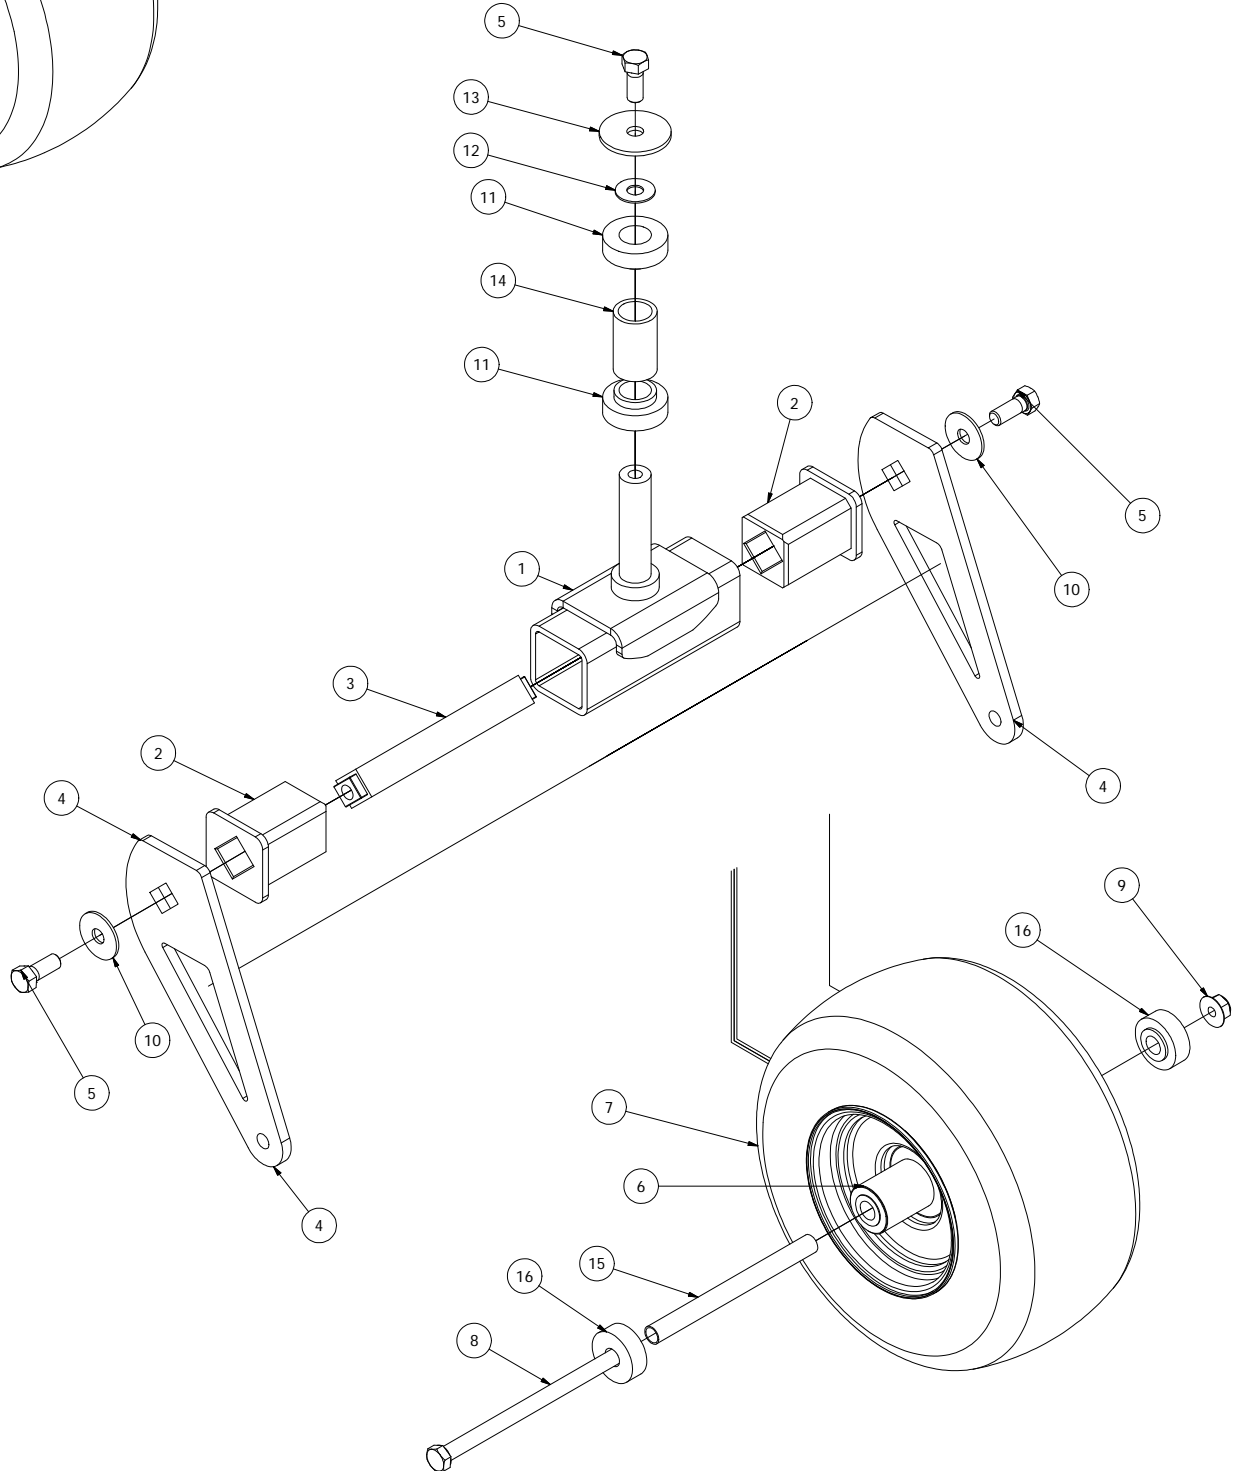

Spartan Mower
Parts Manual SRT

Revision Date 4-24-17

TABLE OF CONTENTS

SRT Front Fork Assembly.....	3
Brake and Floor Board assembly.....	4-5
Height Indicator Assembly.....	6-7
Actuator Assembly	8
Battery and Seat Suspension Assembly.....	9-10
Drive Arm Assemblies.....	11-12
Seat Frame and Pump Idler Assemblies.....	13-14
Gas Tank Assembly.....	15-16
SRT Suspension Frame Assembly.....	17-18
ZT740 & KT740 Kohler Engine Assembly.....	19
B&S 810CC, 27 HP & B&S 724CC, 25 HP.....	20
Kohler EFI Assembly.....	21
B&S 32 HP/36HP Vanguard Series Engine.....	22
54" Deck Assembly-1.....	23-24
54" Deck Assembly-2.....	25-26
61" Deck Assembly-1.....	27-28
61" Deck Assembly-2.....	29-30
72" Deck Assembly-1.....	31-32
72" Deck Assembly-2.....	33-34
Deck Spindle Assembly.....	35
Mark Martin Assemblies.....	36
Decals.....	37-39

Parts List			
ITEM	QTY	PART NUMBER	DESCRIPTION
1	1	490-0002-00	Suspension Mower Front Fork Mount Assembly
2	2	487-0002-00	Front Suspension Urethane Elastomer
3	1	437-0002-00	Mower Front Suspension Torsion Shaft
4	2	439-0024-00	Mower Suspension Fork Leg
5	3	418-0002-0	1/2-20 X 1-1/4 HEX FLANGE BOLT GR 8 ZC YELLOW
6	1	422-0002-00	Mower Front Caster Wheel
7	1	422-0020-00	Mower Front Caster Tire
8	1	418-0003-00	1/2-13 X 8-1/2 HEX C/S GR 5 ZINC YELLOW
9	1	413-0002-00	1/2-13 NYLON INSERT FLANGE LOCKNUT ZC YELLOW
10	2	419-0001-00	1/2 X 1-5/8 BELLVILLE CUP WASHER ZINC YELLOW
11	2	410-0006-00	Mower Caster Shaft Bearing
12	1	419-0002-00	1/2 FENDER WASHER 1-1/4" OD ZINC
13	1	426-0006-00	Mower Caster Shaft Washer
14	1	425-0011-00	Mower Bearing Retainer Spacer
15	1	425-0010-00	Mower Caster Fork Wheel Spacer
16	2	410-0014-00	Mower Caster Wheel Bearing