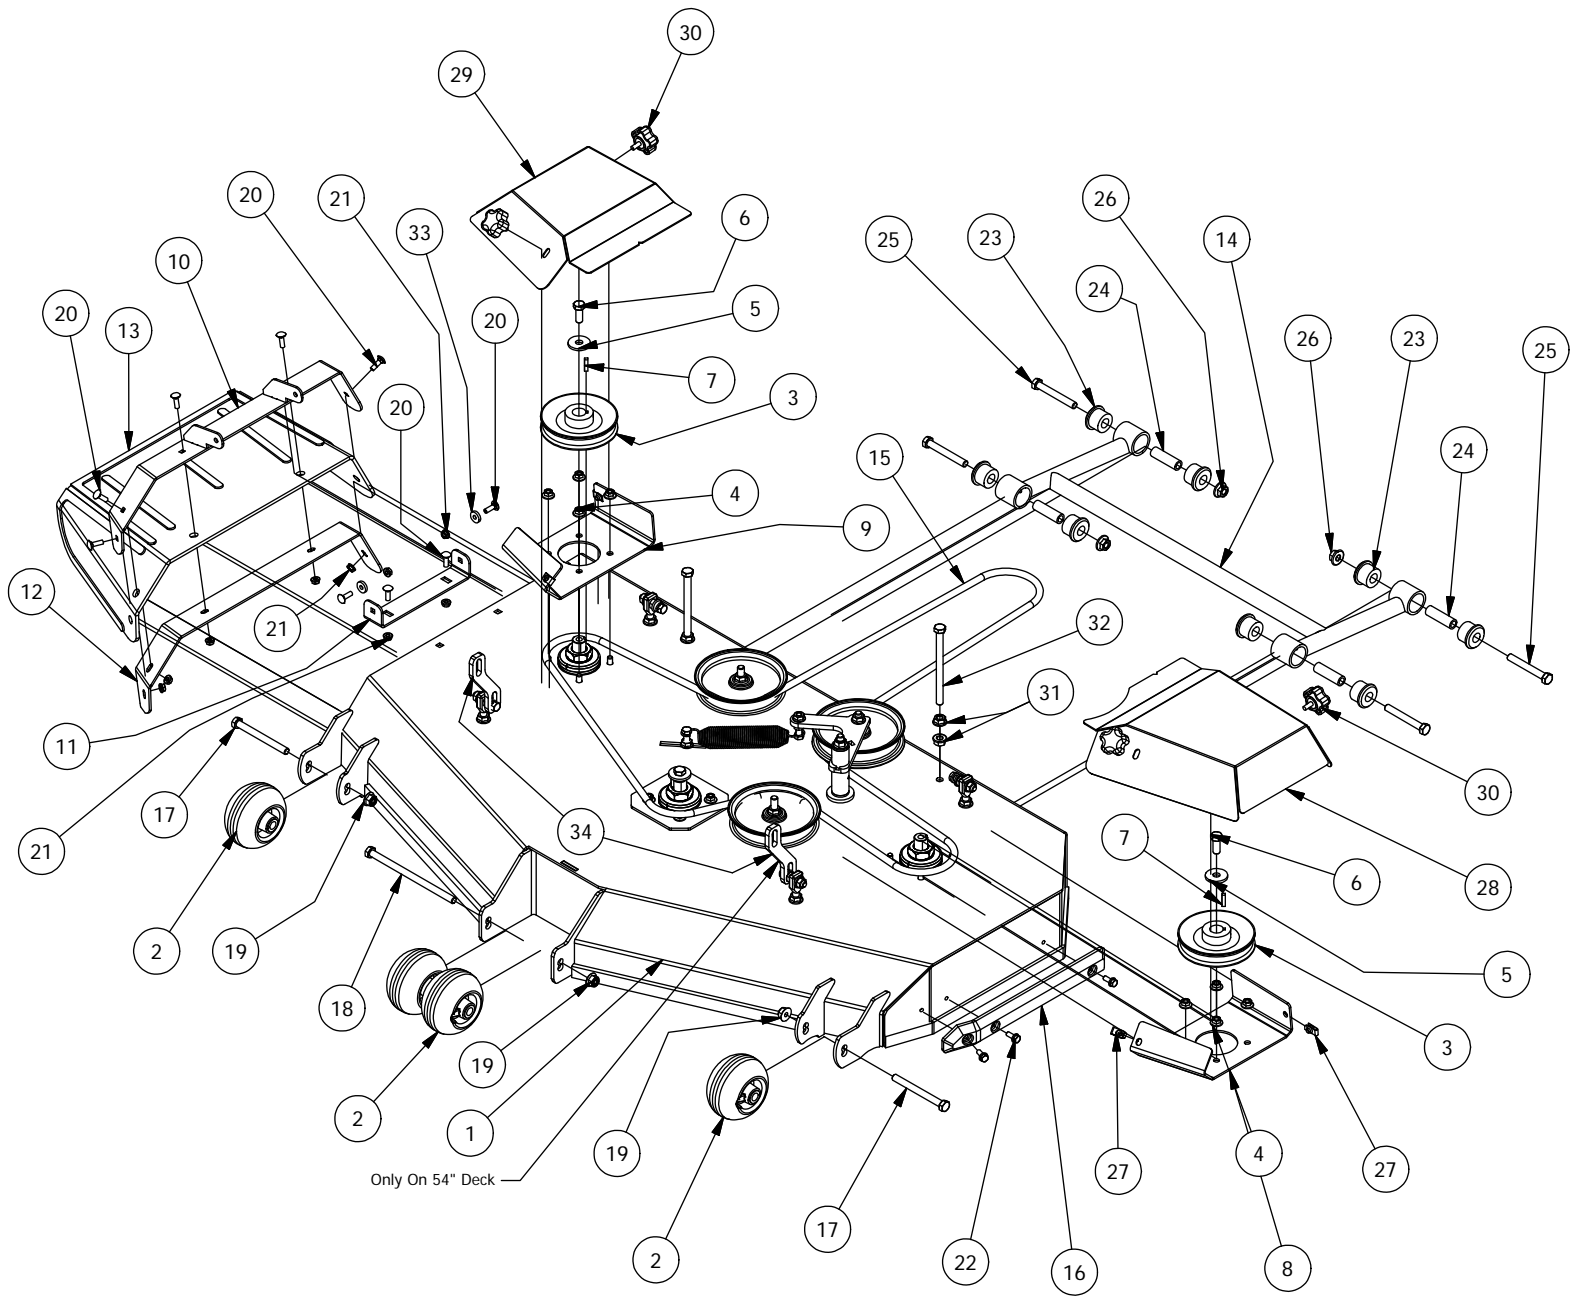

54" Deck Assembly-1

54" Deck Assembly-1			
ITEM	QTY	PART NUMBER	DESCRIPTION
1	1	490-0030-00	54" Mower Deck Assembly
2	4	422-0001-00	Anti-Scalp Wheel
3	3	433-0004-00	Deck Pulley 54"
4	12	418-0004-00	3/8-16 HEX FLANGE NUT W/SERR ZINC
5	3	419-0003-00	1/2" X 1-5/8 BELLEVILLE CUP WASHER ZINC YELLOW
6	3	418-0006-00	1/2-20 X 1-1/4 HEX C/S GR 5 ZINC
7	3	442-0001-00	1/4 X 1 SQUARE KEY STOCK
8	1	439-0057-00	Mower Left Pulley Cover Mounting Bracket
9	1	439-0058-00	Mower Right Pulley Cover Mounting Bracket
10	1	490-0020-00	Mower Deck Chute Hinge Assembly
11	1	439-0090-00	Mower Chute Mounting Bracket
12	1	439-0093-00	Mower Deck Chute Hinge Backer Bracket
13	1	481-0003-00	Mower Rubber Discharge Chute
14	1	490-0014-00	Mower 54"/61" Deck Frame Stabilizer Assembly
15	1	461-0001-00	54" Mower Deck Belt, HB x 153.5" Effective Length
16	1	429-0001-00	Mower Nylon Deck Guard
17	2	418-0016-00	1/2-13 X 5 HEX C/S GR 2 ZINC YELLOW
18	1	418-0015-00	1/2-13 X 8-1/2 HEX C/S GR 2 ZINC YELLOW
19	4	413-0002-00	1/2-13 NYLON INSERT FLANGE LOCKNUT ZC YELLOW
20	9	418-0060-00	5/16-18 X 1 CARRIAGE BOLT ZINC YELLOW
21	9	413-0027-00	5/16-18 NYLON INSERT FLANGE LOCKNUT ZC YELLOW
22	3	418-0049-00	5/16-18 X 3/4 IND HWH TRI LOB ZINC
23	8	732-2000-00	Large MTV A-Arm Bushing
24	4	732-2001-00	Large MTV A-Arm Bushing Sleeve
25	4	418-0021-00	1/2-13 X 3-3/4 HEX C/S GR 5 ZINC
26	4	413-0017-00	1/2-13 NYLON INSERT FLANGE LOCKNUT ZINC W/SERRATIONS
27	4	413-0053-00	5/16 Cage Nut
28	1	439-0091-00	Mower 54" Deck Left Pulley Cover
29	1	439-0092-00	Mower 54" Deck Right Pulley Cover
30	4	445-0001-00	Lobed Knob w/ 5/16"-18 X .750" Stud
31	12	413-0005-00	1/2-13 HEX FLANGE NUT W/SERR ZINC YELLOW
32	2	418-0044-00	1/2-13 X 6-1/2 HEX C/S GR 8 ZINC YELLOW
33	2	419-0006-00	.312 ID X .875 OD X .1875 THK F/W NYLON BLK
34	2	435-0010-00	Mower 54" Deck Front Height Arm Connecting Link