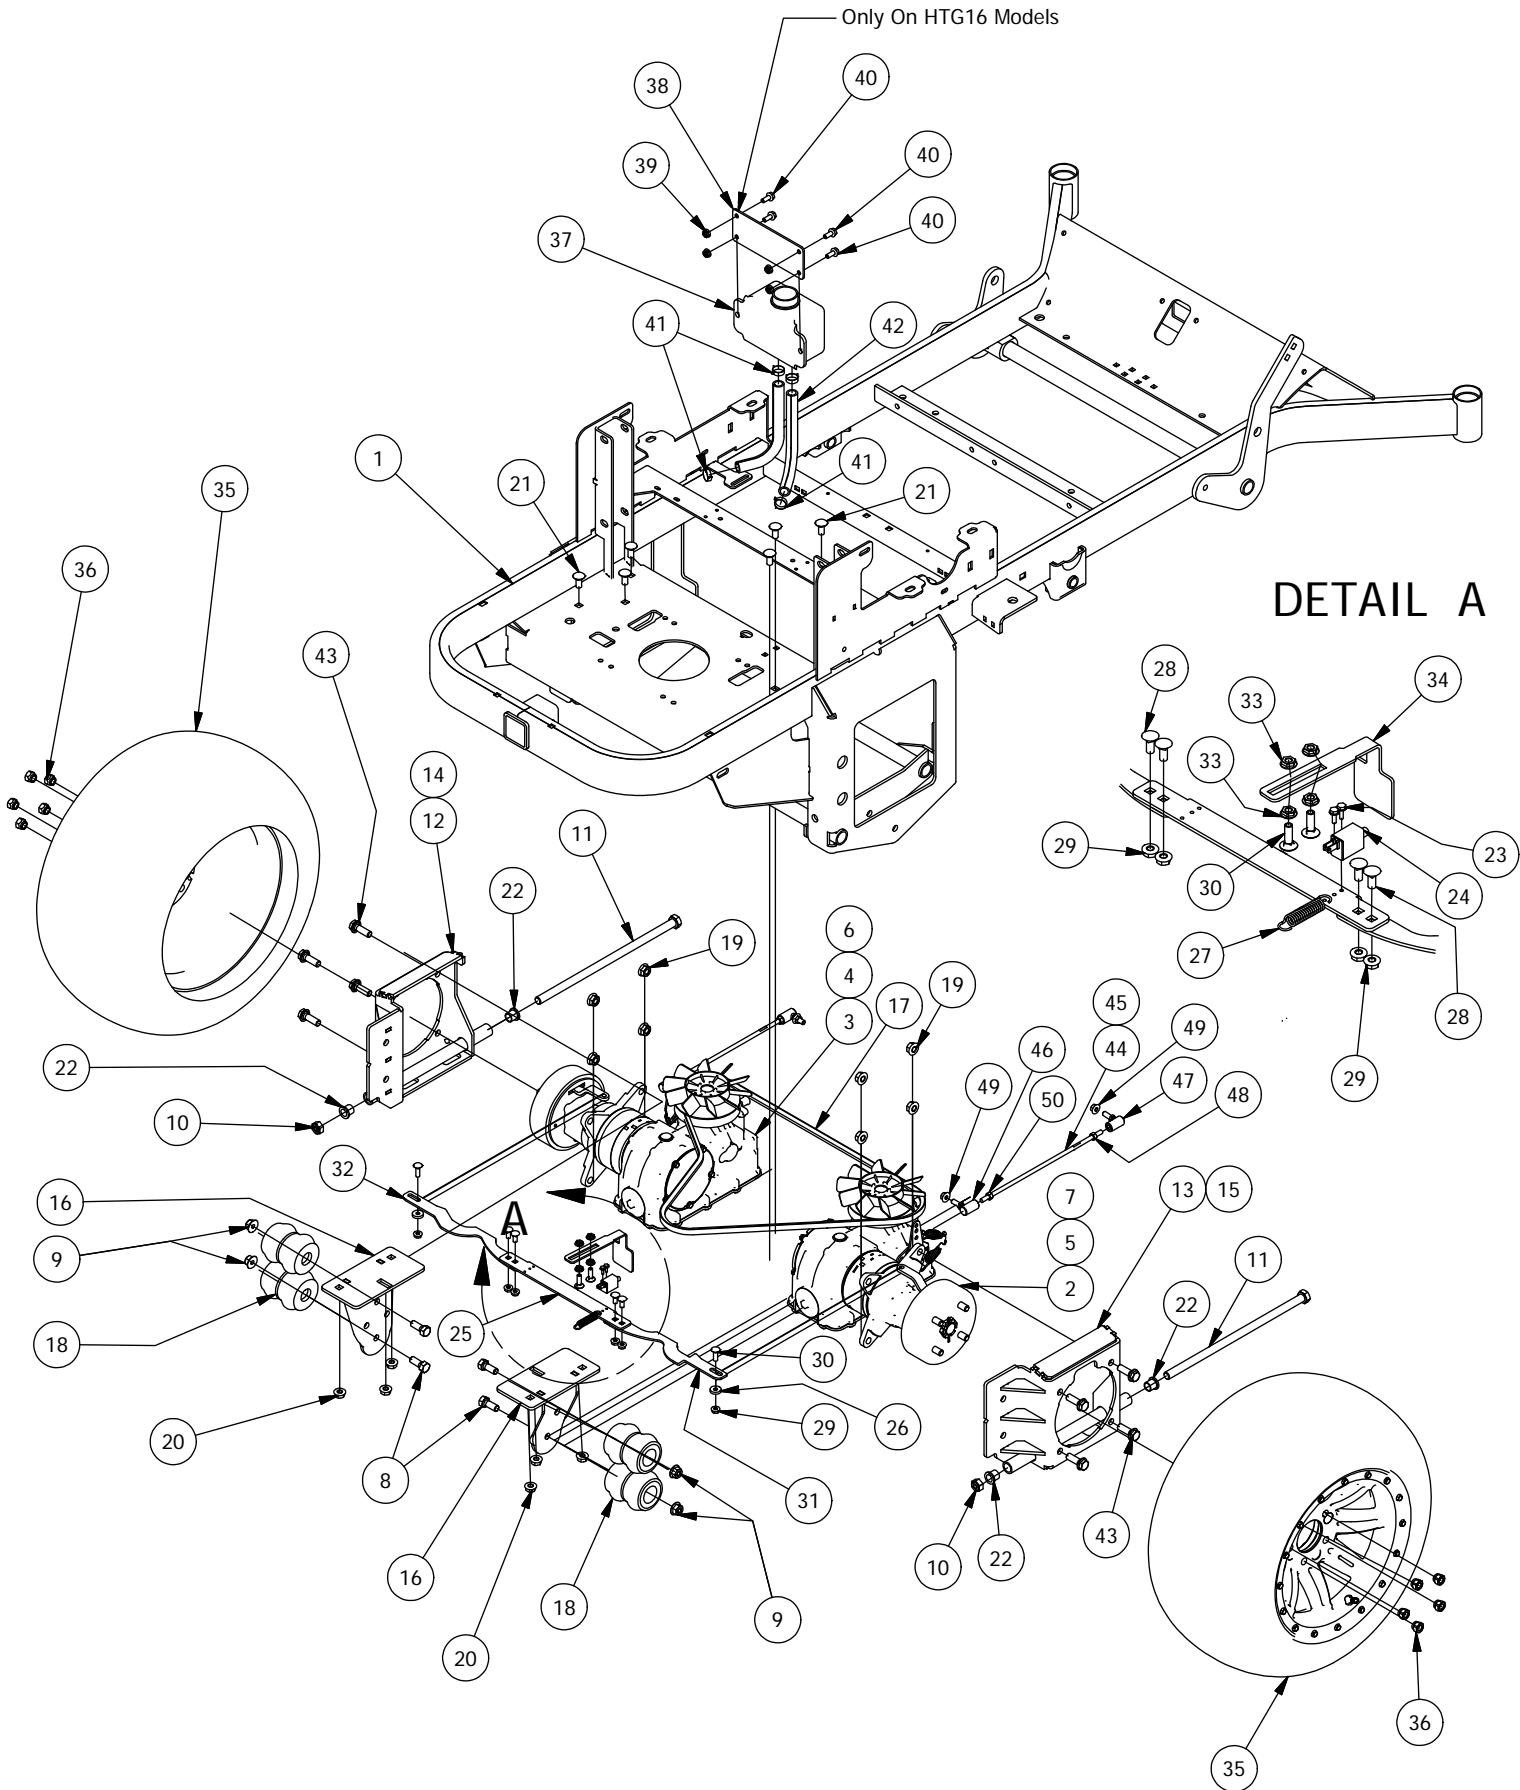

SRT Suspension Frame Assembly

SRT Suspension Frame Assembly			
ITEM	QTY	PART NUMBER	DESCRIPTION
1	1	490-0008-00	Mower SRT Frame Assembly
2	1	450-0008-00	HTG16 Parker Hydrostatic Transmission Right
3	1	450-0007-00	HTG16 Parker Hydrostatic Transmission Left
4	1	450-0003-00	HTJ10 Parker Hydrostatic Transmission Left
5	1	450-0004-00	HTJ10 Parker Hydrostatic Transmission Right
6	1	450-0005-00	HTJ12 Parker Hydrostatic Transmission Left
7	1	450-0006-00	HTJ12 Parker Hydrostatic Transmission Right
8	4	418-0057-00	1/2-13 X 1-1/4 HEX C/S GR 5 ZINC
9	4	413-0002-00	1/2-13 NYLON INSERT FLANGE LOCKNUT ZC YELLOW
10	2	413-0050-00	5/8-11 NYLON INSERT FLANGE L/NUT ZINC
11	2	418-0058-00	5/8-11 X 15" HEX C/S GR 2 ZINC 3" THD LENGTH
12	1	490-0004-00	Mower Left Rear Suspension Assembly (HTG16 Only)
13	1	490-0005-00	Mower Right Rear Suspension Assembly (HTG16 Only)
14	1	490-0009-00	Mower Left Rear Suspension Assembly (HTJ10 & HTJ12)
15	1	490-0010-00	Mower Right Rear Suspension Assembly (HTJ10 & HTJ12)
16	2	490-0006-00	Mower Suspension Frame Bracket Assembly
17	1	461-0005-00	Mower A Pump Belt, A x 69.25" Effective Length SRT
18	4	487-0003-00	SRT Rear Suspension Elastomer
19	8	413-0010-00	1/2-13 HEX FLANGE NUT W/SERR ZINC
20	6	413-0001-00	7/16-14 HEX FLANGE NUT W/SERR ZINC
21	6	418-0017-00	7/16-14 X 1 CARRIAGE BOLT ZINC
22	4	410-0008-00	5/8" ID X 3/4" OD X 3/4" LENGTH FLANGE BUSHING
23	2	418-0032-00	8-32 X 1/2 IND. HWH SLOT TYPE F TCS ZINC
24	1	486-0030-00	Safety Switch
25	1	439-0079-00	Mower Park Brake Center Bracket
26	2	419-0006-00	.312 ID X .875 OD X .1875 THK F/W NYLON BLK
27	1	434-0003-00	Brake Pedal Release Spring
28	4	418-0008-00	5/16-18 X 3/4 CARRIAGE BOLT ZINC
29	6	413-0019-00	5/16-18 NYLON INSERT FLANGE L/NUT ZINC
30	4	418-0010-00	5/16-18 X 1 CARRIAGE BOLT ZINC
31	1	439-0081-00	Mower Park Brake Right Actuation Bracket, HTG16 Transmissions
32	1	439-0080-00	Mower Park Brake Left Actuation Bracket, HTG16 Transmissions
33	4	413-0006-00	5/16-18 HEX FLANGE NUT W/SERR ZINC
34	1	439-0066-00	Mower Standard Transmission Brake Interlock Bracket
35	2	422-0021-00	Mower 24x12x12 Rear Tire/Wheel Assembly
36	10	413-0015-00	1/2-20 WHEEL NUT 60 DEGREE GR 5 ZINC
37	1	467-0003-00	Hydraulic Fluid Reservoir
38	1	426-0013-00	Mower Hydraulic Reservoir Mounting Plate
39	4	413-0027-00	5/16-18 NYLON INSERT FLANGE LOCKNUT ZC YELLOW
40	4	418-0048-00	5/16-18 X 3/4 HEX FLANGE BOLT GR 8 ZC YELLOW
41	4	472-0005-00	938-968 Hose Clamp
42	2	451-0001-00	Hydraulics hose
43	8	418-0047-00	1/2-13 X 1-1/2 HEX FLANGE BOLT ZINC YELLOW
44	2	435-0001-00	Transmission Drive Arm Rod Large Transmission
45	2	435-0002-00	Transmission Drive Arm Rod Standard Transmission
46	2	410-0001-00	Control Arm Rod End, Right
47	2	410-0002-00	Control Arm Rod End, Left
48	2	413-0003-00	5/16 Hex Nut Left hand thread
49	4	413-0034-00	5/16-24 HEX FLANGE NUT W/SERR ZINC
50	2	413-0035-00	5/16-24 HEX NUT ZINC