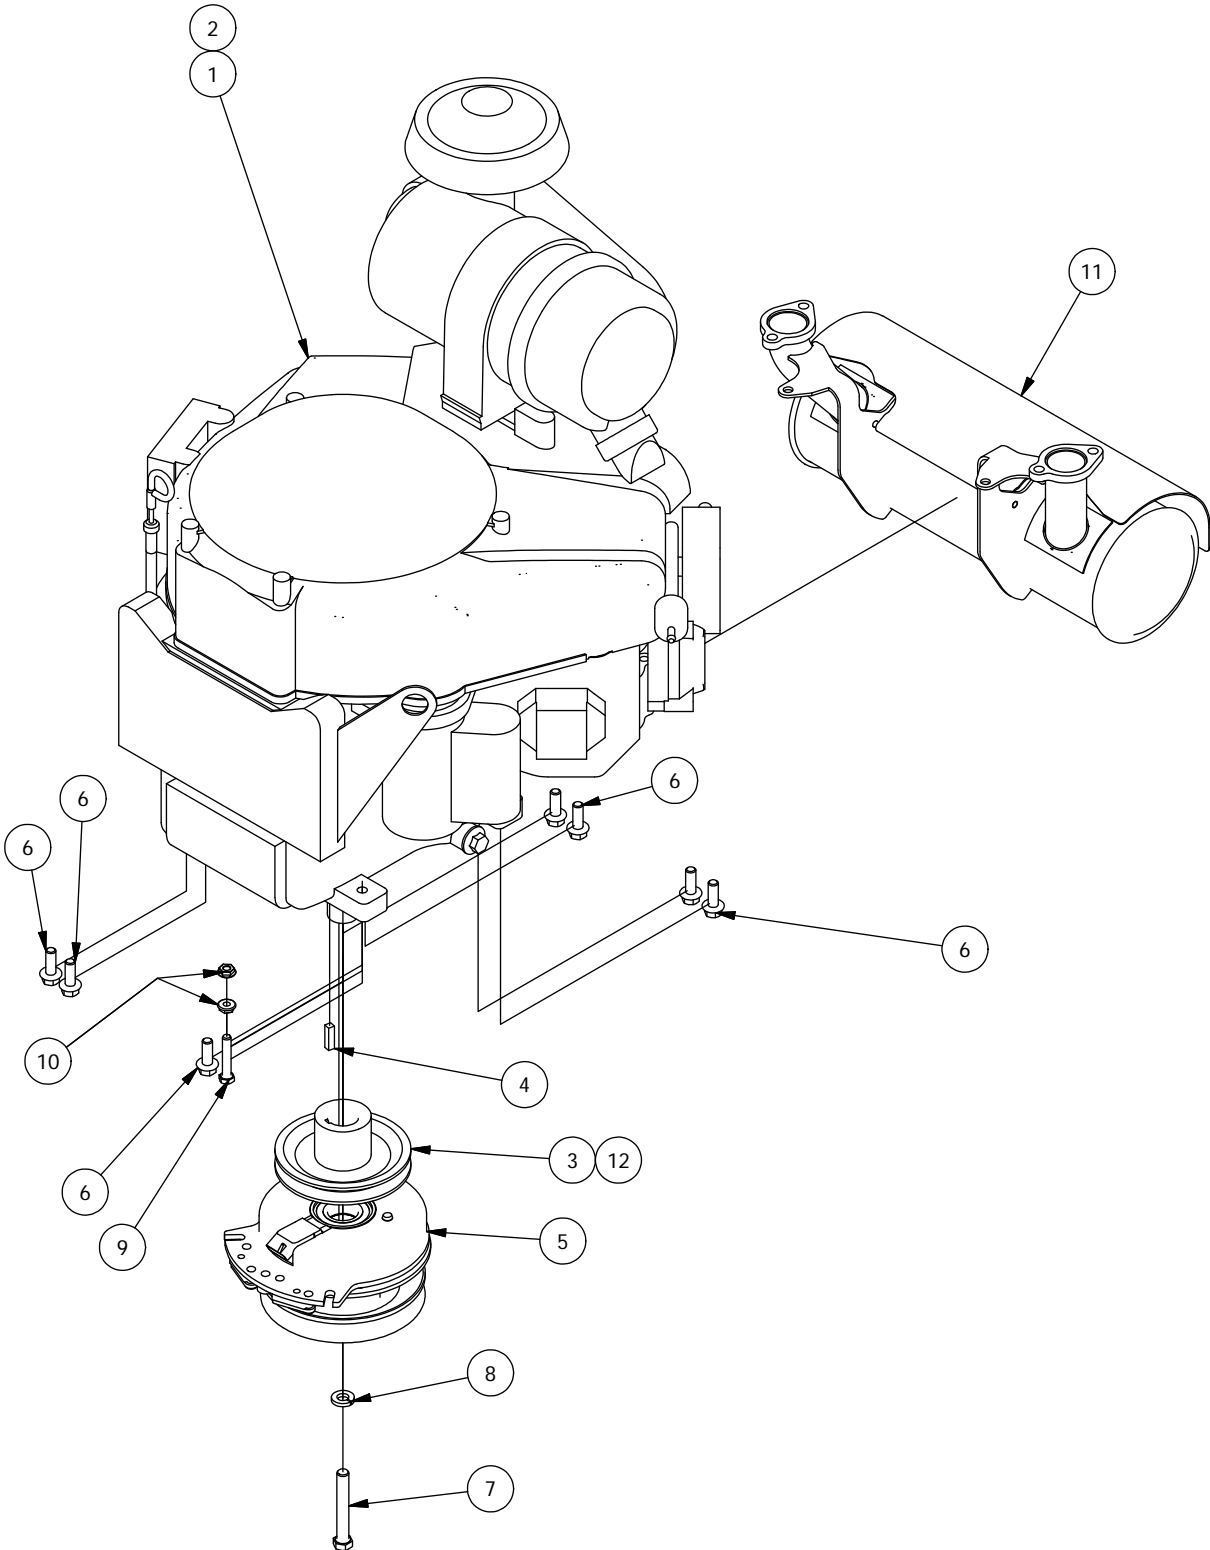

B&S 32 HP/36HP Vanguard Series Engine			
ITEM	QTY	PART NUMBER	DESCRIPTION
1	1	415-0009-00	B&S 993CC, 36 HP Vanguard Series Engine
2	1	415-0008-00	B&S 896CC, 32 HP Vanguard Series Engine
3	1	433-0001-00	Drive Pulley, A Belt
4	1	442-0001-00	1/4 X 1 SQUARE KEY STOCK
5	1	470-0002-00	PTO Clutch
6	7	418-0023-00	3/8-16 X 1-1/8 IND HWH W/SERR TRI LOB ZY
7	1	418-0022-00	7/16-20 X 3 HEX C/S GR 8 ZC YELLOW
8	1	419-0005-00	7/16 SPLIT LOCKWASHER GR 8 ZC YELLOW
9	1	418-0024-00	5/16-18 X 1-3/4 HEX C/S GR 5 ZINC
10	2	413-0006-00	5/16-18 HEX FLANGE NUT W/SERR ZINC
11	1	415-0051-00	B&S 32 HP/36HP Vanguard Series Engine Exhaust
12	1	433-0002-00	Drive Pulley, B Belt (Only with HTG16 Transmissions)